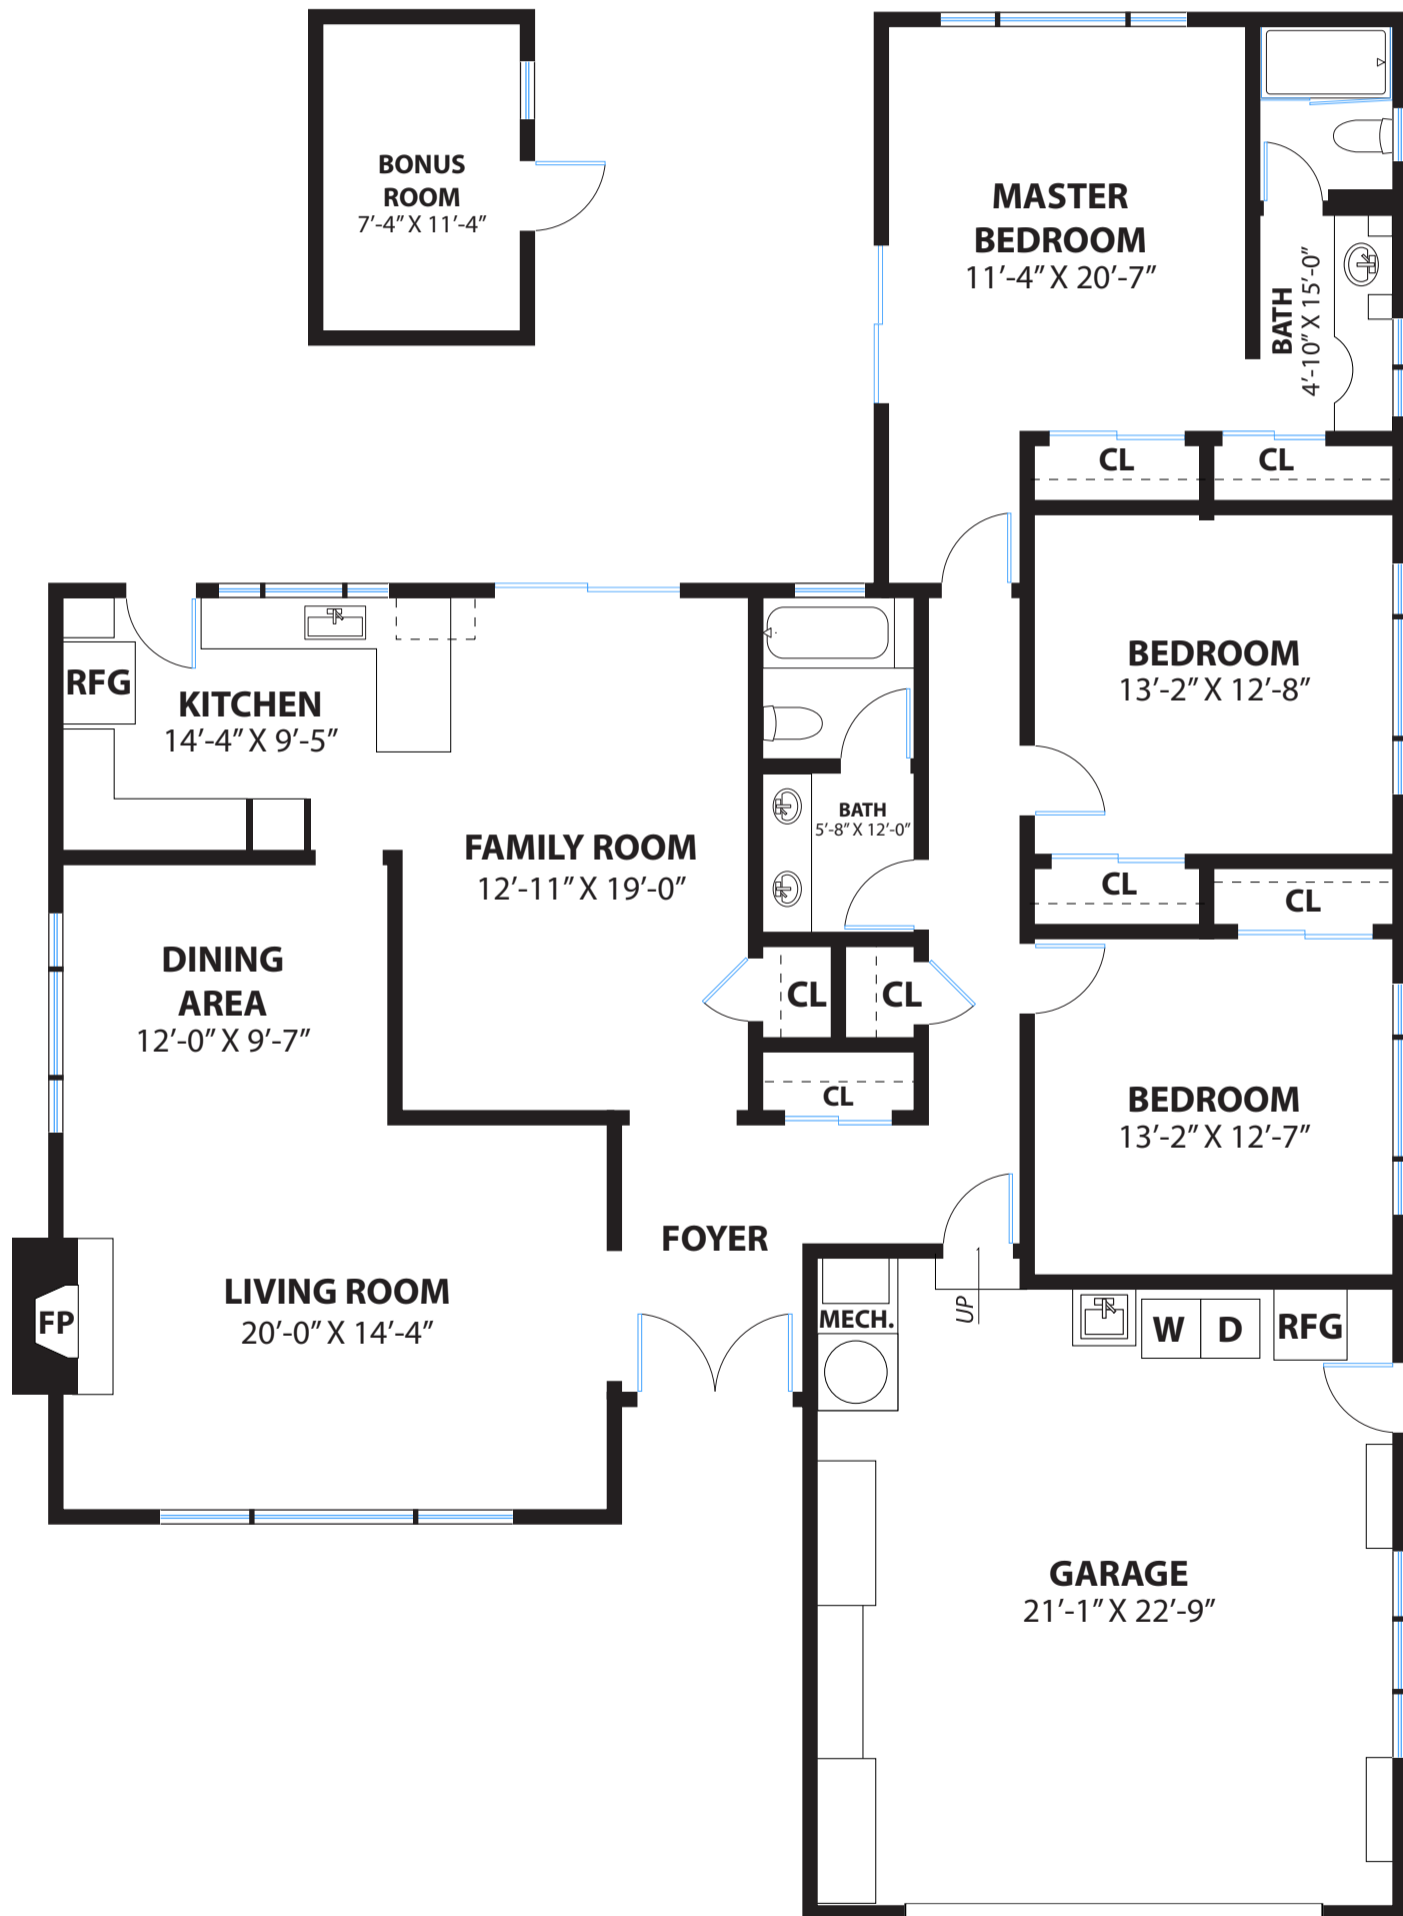

2325 RAY DRIVE

BURLINGAME

DISCLAIMER: RENDERING BY OPEN HOMES PHOTOGRAPHY. ALL MEASUREMENTS ARE APPROXIMATE AND MAY NOT BE EXACT.
DO NOT RELY ON THE ACCURACY OF THIS FLOOR PLAN WHEN DETERMINING THE PRICE OF A PROPERTY OR MAKING DECISIONS
REGARDING BUYING OR SELLING OF PROPERTIES WITHOUT INDEPENDENT VERIFICATION.